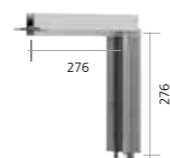

90° ANGLES_PERPENDICULAR PLANES
(RECESSED VERSION)

MAGNETIC MODULE