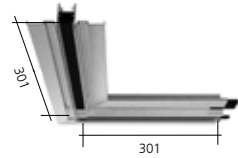

90° ANGLES_SAME PLANE
(RECESSED VERSION)

MAGNETIC MODULE