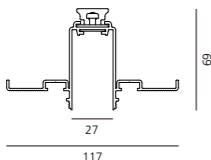

Length x 56 mm