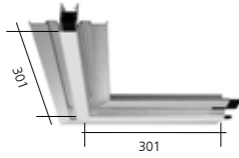

CIRCULAR MAGNETIC
Big Size ø1500 mm

90° ANGLES_SAME PLANE
(RECESSED VERSION)

MAGNETIC MODULE

DIFFUSED MODULE

McAdam 25DC
CRI80
2700_3000K*_4000K
16W 1442lm

BLIND MODULE

90° ANGLES_PERPENDICULAR PLANES
(RECESSED VERSION)