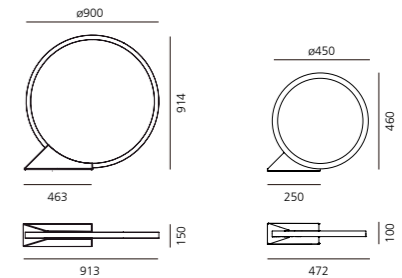

W	Weight	Flux	CCT	Code	Price
O 90	42 W	7,0 kg	1830 lm	3000K	T071030	¥363,000 (税込)
O 45	19 W	3,0 kg	875 lm	3000K	T071130	¥242,000 (税込)