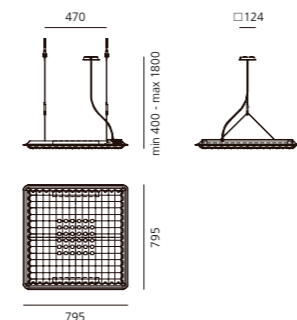

800 X 800 DIRECT + INDIRECT

W	Weight	Beam	Flux	CCT	Code	Price
16 W direct	9,70 kg	XF	1200 lm direct	3000K	M3103W. 21/91/51	¥517,000 (税込)
26 W indirect			2015 lm indirect			
			1244 lm direct	4000K	M3103N. 21/91/51	¥517,000 (税込)
			2117 lm indirect			

Color

White 21 Black 91 Green 51

4000K は通常国内在庫品、納期は 1.5 か月となります。(物量が多い場合及び、欠品した場合は 1500180 日納期)

Ecosystem 調光可